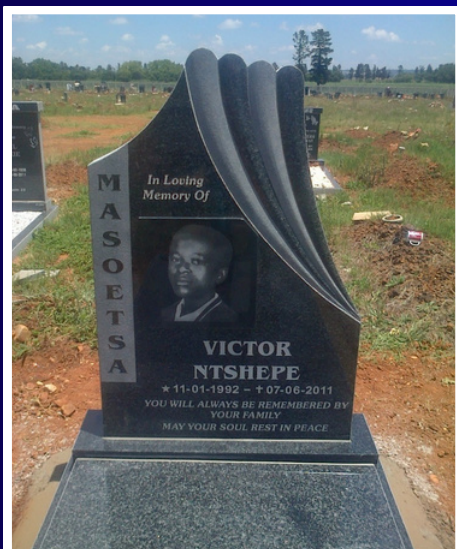

COMPLETE STONES

MASOETSA